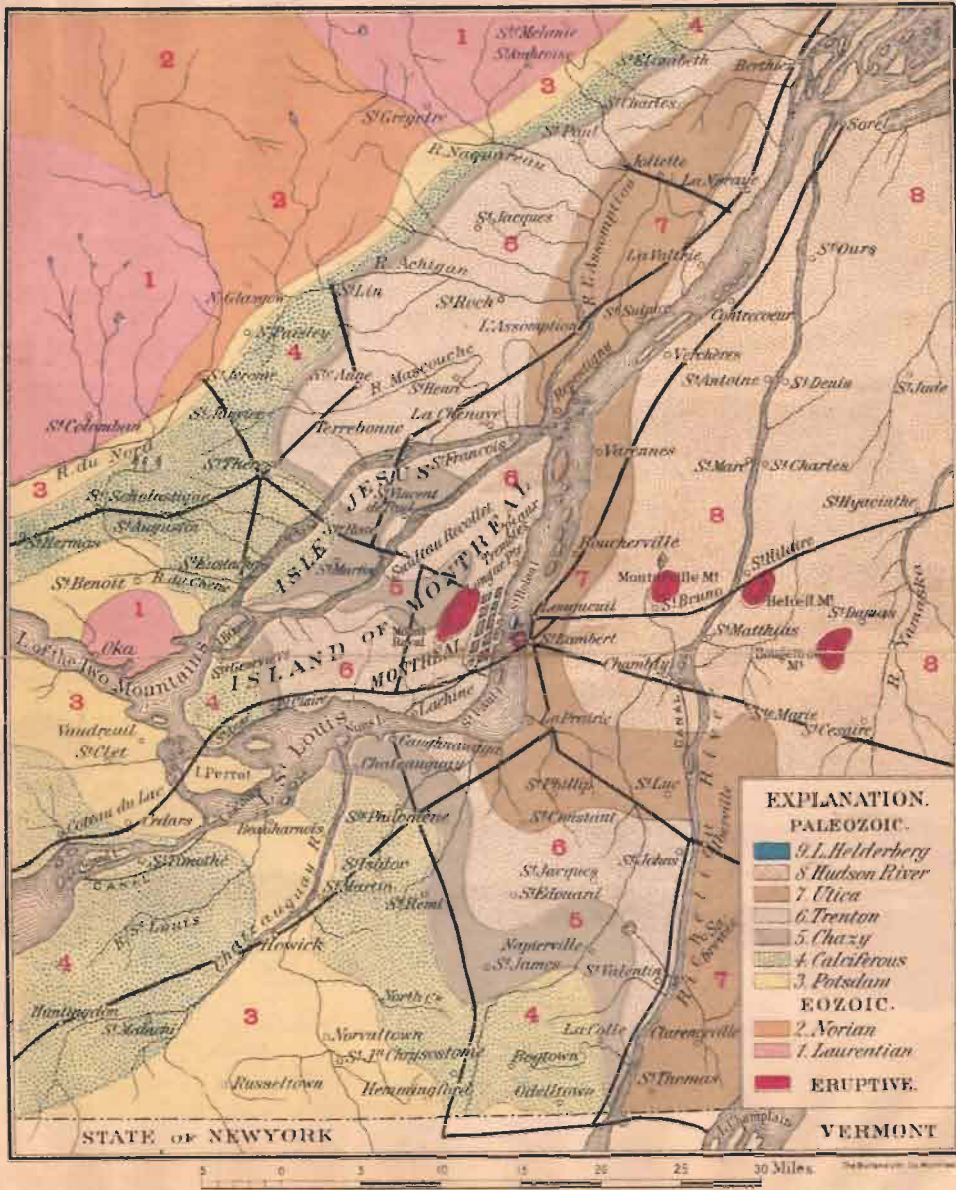

GEOLOGICAL MAP OF THE REGION AROUND MONTREAL.

Hand-book of the City of Montreal, S. E. Dawson.
(in finem) 1883.

VT66, 55, P020

1883-1

156