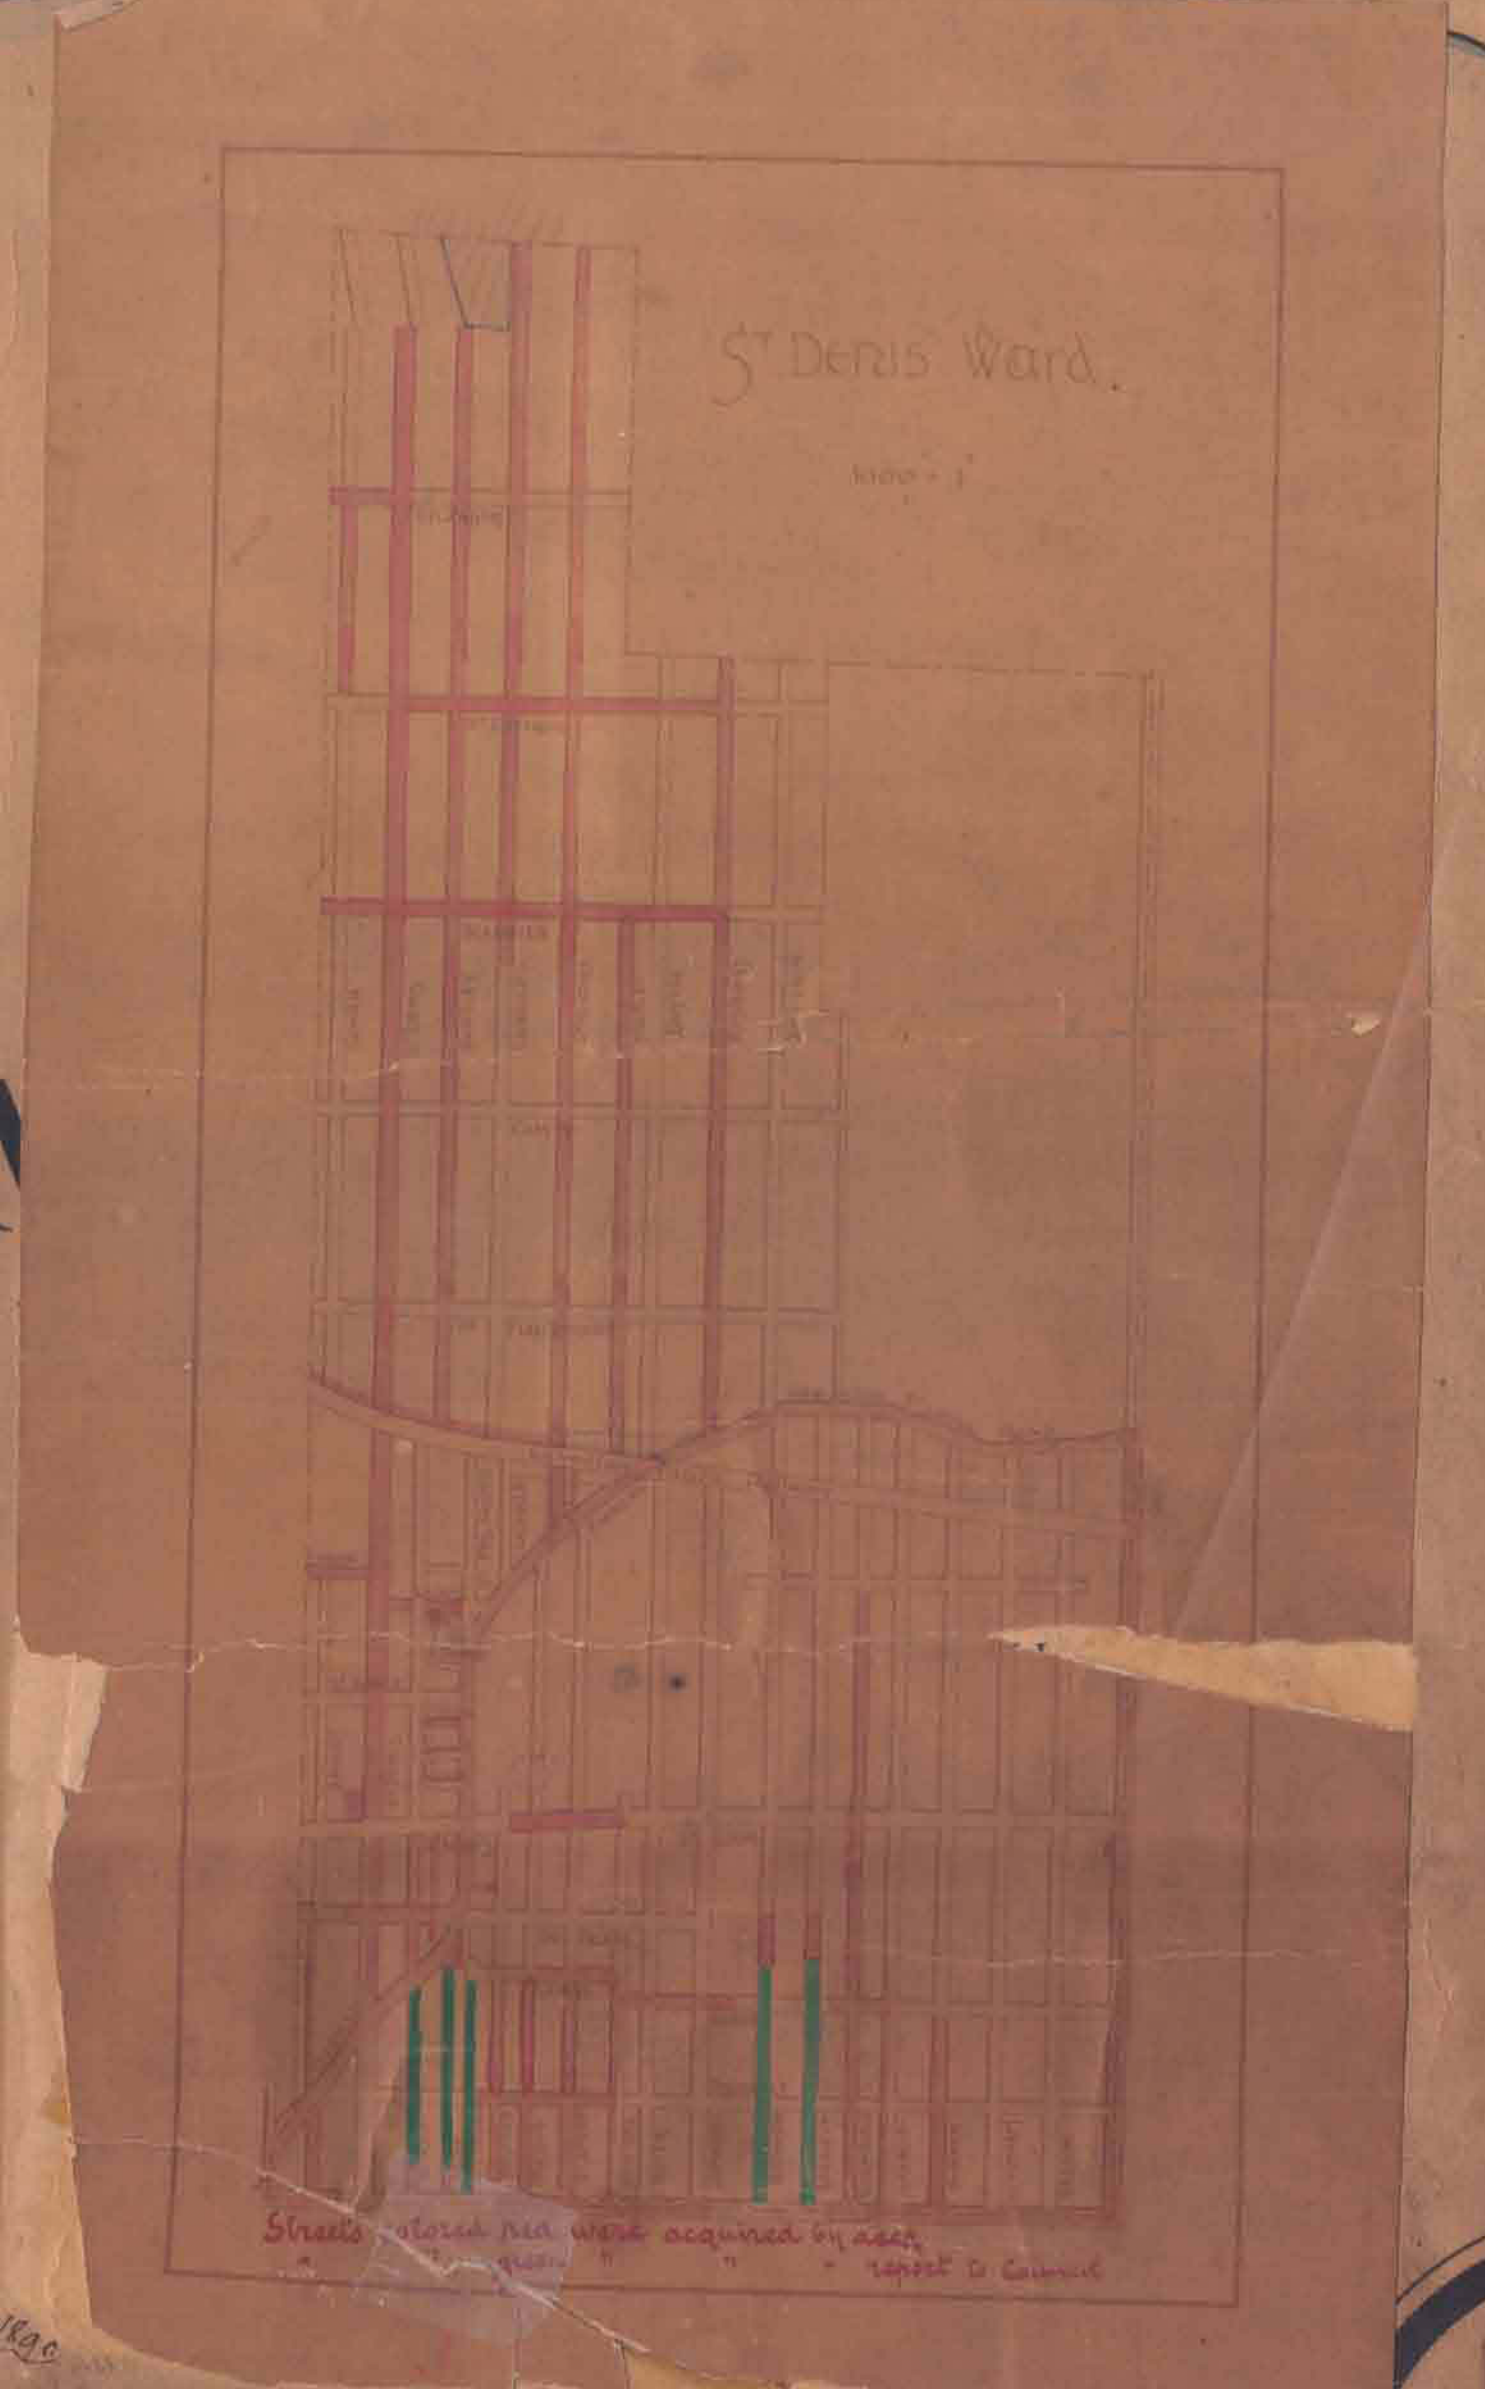

MOUNT ROYAL PARK

High Level Reservoir

ST JEAN BAPTISTE

LOGAN'S PARK

ST ANTOINE

ST JAMES

ST LOUIS

ST MAUR

HOCHELAGA

RIVER ST LAWRENCE

REFERENCE

BURNT SIENNA	Land as homologated by Jury in 1825
CARMINE	acquired by Expropriation
BLUE	Deeds
YELLOW	lots in force papers
GREEN	Report to Council
NEUTRAL TINT	City Surveyor's Reports
VERMILION	See Drain Books

Les Caries de Montréal de 1890  
Par 1910.