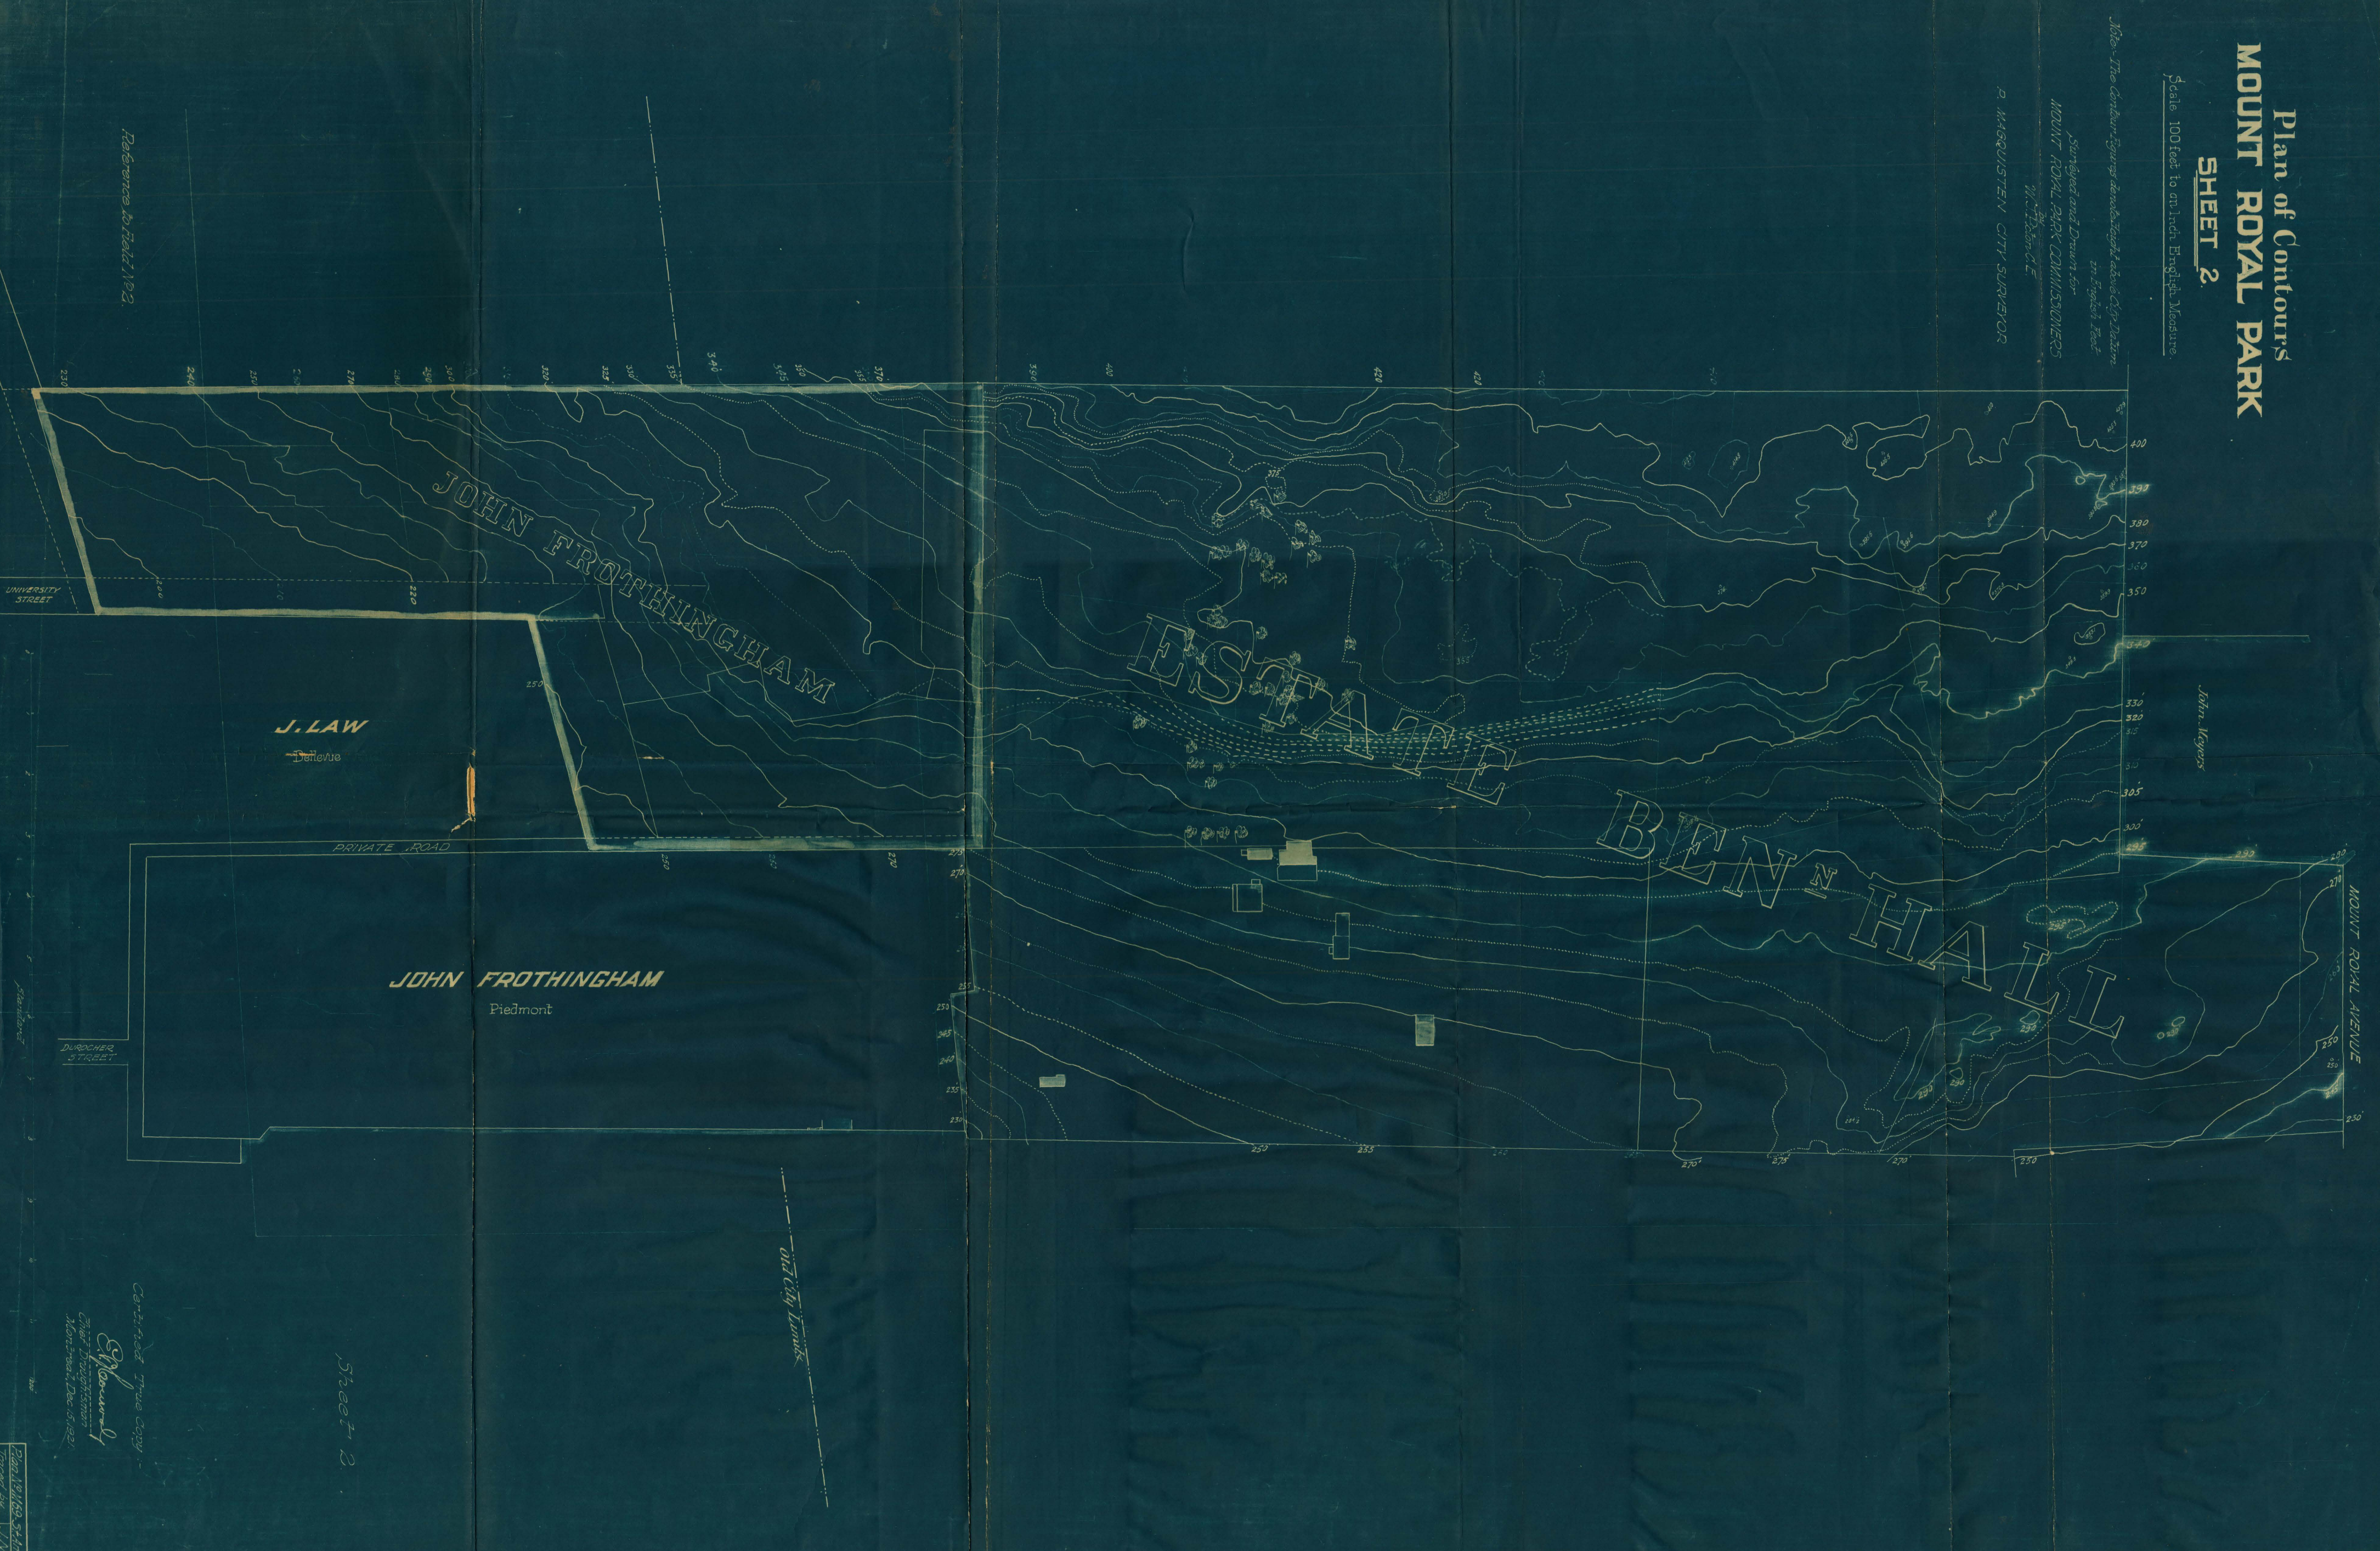

# Plan of Contours MOUNT ROYAL PARK SHEET 2.

Scale 100 feet to an Inch English Measure

Notes - The Contour Figures denote Height above City Datum

274.75 feet

Surveyed and Drawn for

MOUNT ROYAL PARK COMMISSIONERS

W. Fisher C.E.

P. WAGQUISTEN CITY SURVEYOR

Reference to Sheet 1 No. 2

Sheet 2

City of Montreal  
Chief Surveyor  
Montreal, Dec. 15, 1921

Plan 1914-1921  
Sheet 2  
S.H.I.